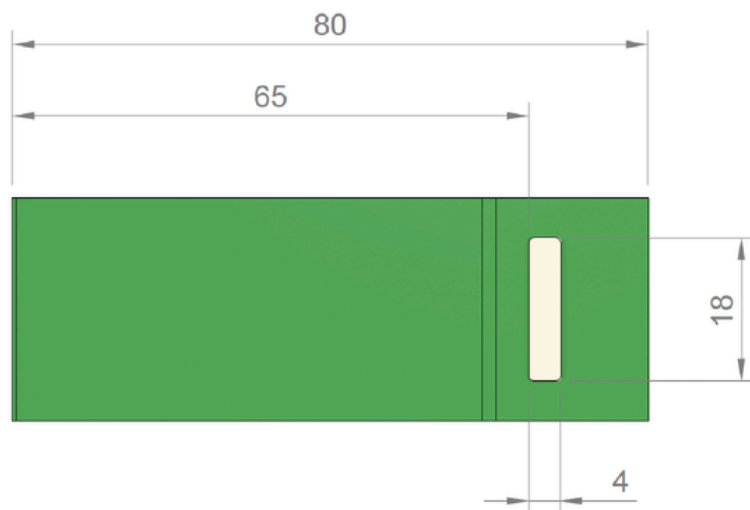

MAXIMUM PROTECTION

6" JUNIOR PRACTICE MOUND

800.315.8115
INFO@PORTOLITE.COM

ITEM 8030COLOR

CATEGORY PRACTICE MOUNDS

**HIGH DENSITY
FOAM CORE**

**INCAPSULATED IN
SUPER LIGHT
WEIGHT FIBERGLASS**

COATED POLYUREA

Product Features

- **GREAT FOR AGES 12 & UNDER**
- **PORTABLE AND EASY TO MOVE**
- **REPLACEABLE RUBBER**
- **REPLACEMENT PITCH PAD**

Product Specifications

Dimensions	6'8"L x 2'6"W x 6"H
Weight	55 lbs
SpikeTek	400 Spikes
Turf	Clay, Green, Red, Brown, Tan